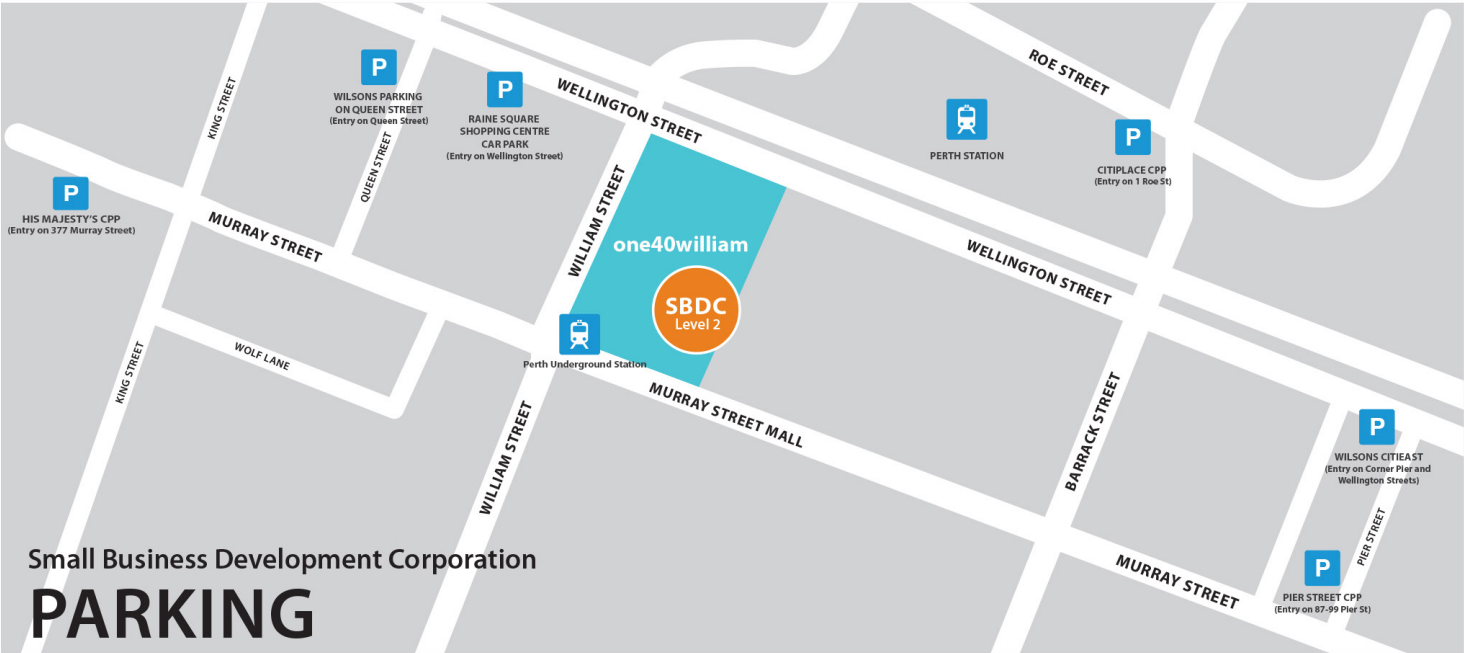

How to find the SBDC

PERTH
TRAIN STATION

WILLIAM STREET

WELLINGTON STREET

GLOBE LANE

JAMIE'S
ITALIAN

RAILWAY
LANE

one40william

THE
AVIARY

PERTH
UNDERGROUND
TRAIN STATION

THE
COFFEE
CLUB

FOREVER
NEW

L2

Enter through
glass doors.
Take lift to level two.

MURRAY STREET MALL

P
HIS MAJESTY'S CPP
(Entry on 377 Murray Street)

P
WILSONS PARKING
ON QUEEN STREET
(Entry on Queen Street)

P
RAINE SQUARE
SHOPPING CENTRE
CAR PARK
(Entry on Wellington Street)

PERTH STATION

P
CITIPLACE CPP
(Entry on 1 Roe St)

Perth Underground Station

one40william
SBDC
Level 2

P
WILSONS CITEAST
(Entry on Corner Pier and
Wellington Streets)

P
PIER STREET CPP
(Entry on 87-99 Pier St)

Small Business Development Corporation
PARKING